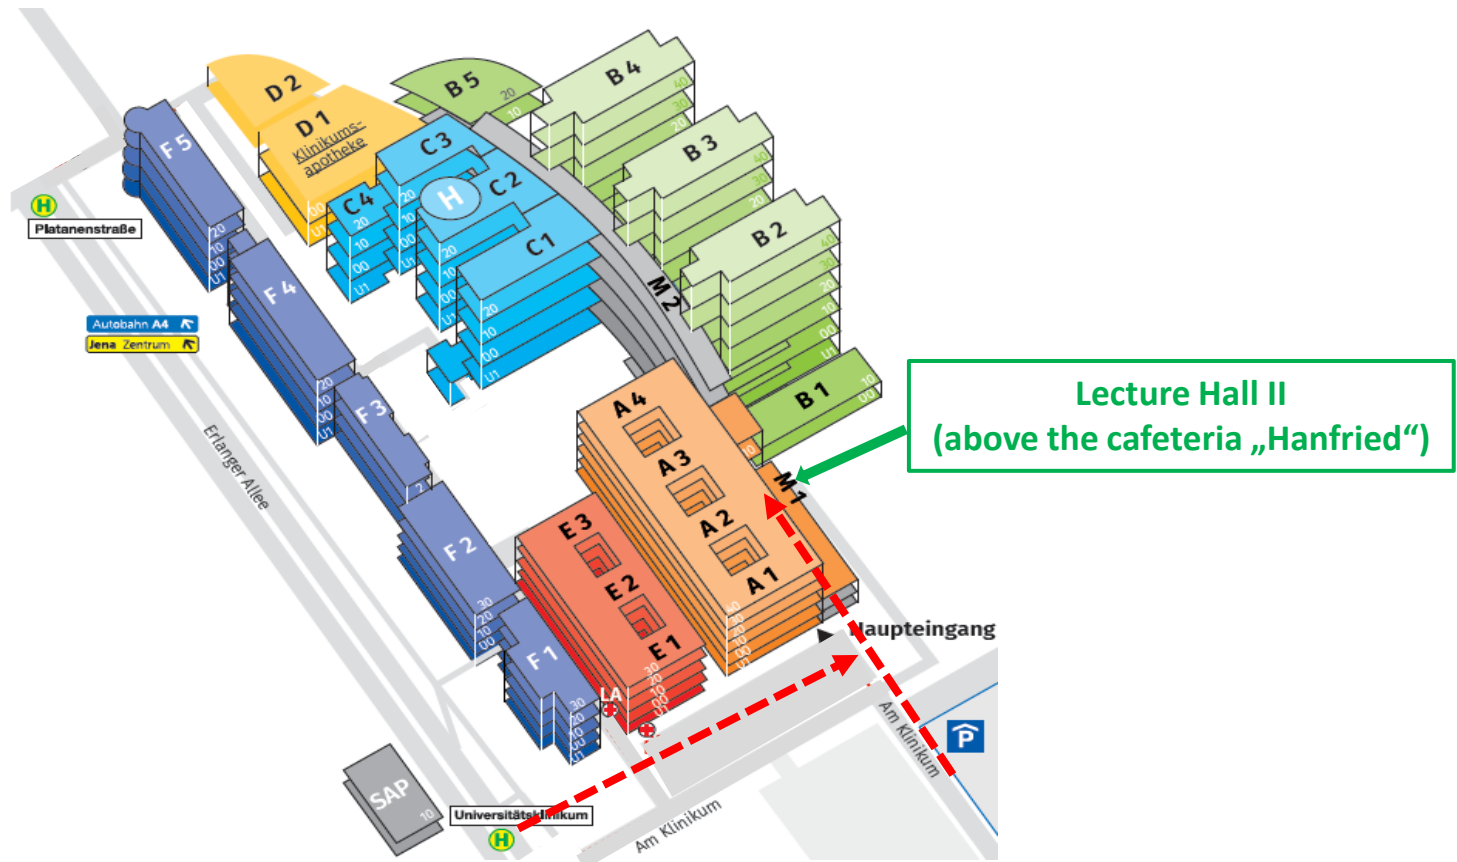

Lecture Hall II

Building M (Magistrale via main entrance)

Am Klinikum 1, Jena University Hospital

How to reach the lecture hall II, building M (Magistrale):

By tram - Use Tram Lines 3 or 5 and get off at the tram stop “Universitätsklinikum”.

By car - Use the car park.

Enter the main entrance (Haupteingang). Behind the new Cafeteria “Hanfried” a narrow stairway leads to the upper floor.
